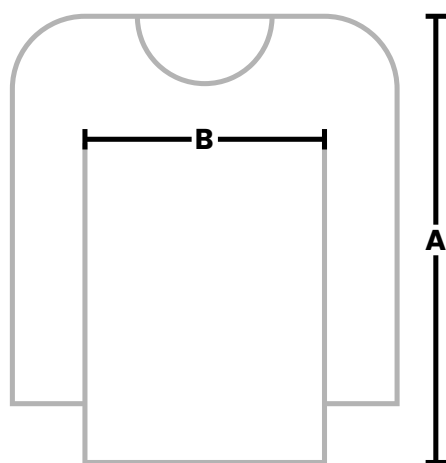

MAN LONGSLEEVE

Fit: **REGULAR** Unit: **CM**

SIZE	A	B
XS	66	45
S	69	48
M	71	50
L	73	54
XL	75	57
2XL	77	60
3XL	80	63
4XL	82	66

MAN LONGSLEEVE

Fit: **REGULAR** Unit: **IN**

SIZE	A	B
XS	26	17.7
S	27	19
M	28	19.6
L	29	21.2
XL	30	22.4
2XL	30.3	23.6
3XL	31.5	24.8
4XL	32.2	26

A BODY LENGHT

An athlete who is 175 cm / 5'9" tall, weighs 75 kg / 165 lbs, and wears size M. Tolerance is +/- 2%.

B CHEST WIDTH

QUESTIONS? Contact us, at sales@jerseyclinic.com