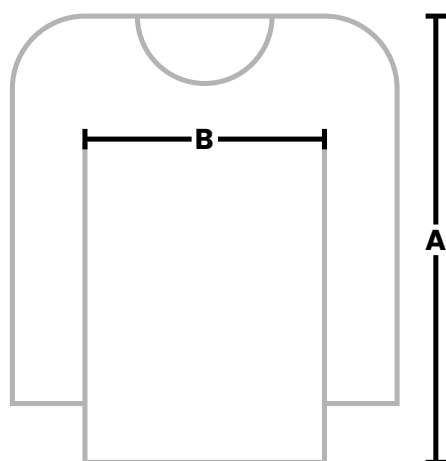

MAN LONGSLEEVE

Fit: **REGULAR** Unit: **CM**

SIZE	A	B
XS	66	45
S	69	48
M	71	50
L	73	54
XL	75	57
2XL	77	60
3XL	80	63
4XL	82	66

MAN LONGSLEEVE

Fit: **REGULAR** Unit: **IN**

SIZE	A	B
XS	26	17.7
S	27	19
M	28	19.6
L	29	21.2
XL	30	22.4
2XL	30.3	23.6
3XL	31.5	24.8
4XL	32.2	26

A BODY LENGHT

An athlete who is 175 cm / 5'9" tall, weighs 75 kg / 165 lbs, and wears size M. Tolerance is +/- 2%.

B CHEST WIDTH

QUESTIONS? Contact us, at sales@jerseyclinic.com