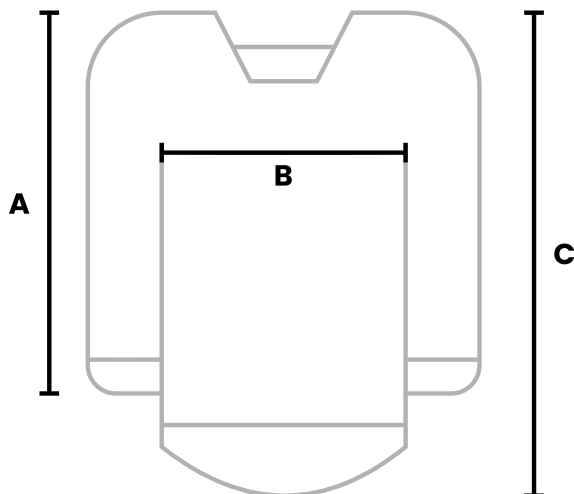

## PAINTBALL JERSEYS Sizing chart in centimeters (CM)

SIZE	A	B	C
XS	70	57	70
S	74	60	74
M	76	62	76
L	78	64	78
XL	80	66	80
2XL	82	68	82
3XL	84	70	84
4XL	86	72	86

## PAINTBALL JERSEYS Sizing chart in inches (IN)

SIZE	A	B	C
XS	27.6	22.4	27.6
S	29.1	23.6	29.1
M	29.9	24.4	29.9
L	30.7	25.2	30.7
XL	31.5	26	31.5
2XL	32.3	26.8	32.3
3XL	33.1	27.6	33.1
4XL	33.9	28.3	33.9

**A** Sleeve length

**B** Chest width

**C** Overall length

An athlete who is 175 cm tall and weighs 75 kg wears size M.  
All measurements are given in centimeters. Tolerance is +/- 2%.

**QUESTIONS?** Contact us. **EMAIL:** [sales@jerseyclinic.com](mailto:sales@jerseyclinic.com)