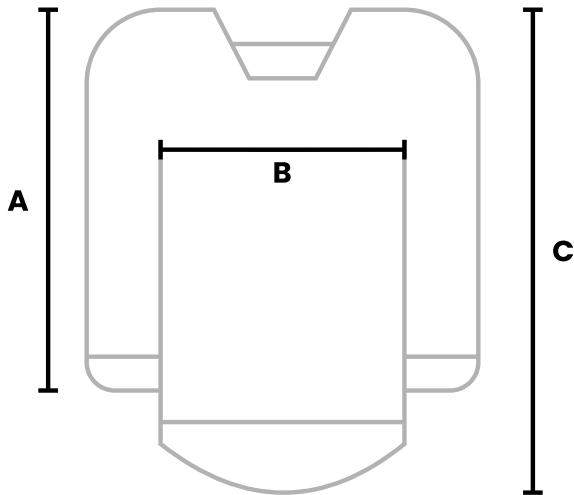

## PAINTBALL JERSEYS Sizing chart in centimeters (CM)

SIZE	A	B	C
XS	70	57	70
S	74	60	74
M	76	62	76
L	78	64	78
XL	80	66	80
2XL	82	68	82
3XL	84	70	84
4XL	86	72	86

## PAINTBALL JERSEYS Sizing chart in inches (IN)

SIZE	A	B	C
XS	27.6	22.4	27.6
S	29.1	23.6	29.1
M	29.9	24.4	29.9
L	30.7	25.2	30.7
XL	31.5	26	31.5
2XL	32.3	26.8	32.3
3XL	33.1	27.6	33.1
4XL	33.9	28.3	33.9

**A** Sleeve length

**B** Chest width

**C** Overall length

An athlete who is 175 cm tall and weighs 75 kg wears size M.  
All measurements are given in centimeters. Tolerance is +/- 2%.

**QUESTIONS?** Contact us. **EMAIL:** [sales@jerseyclinic.com](mailto:sales@jerseyclinic.com)