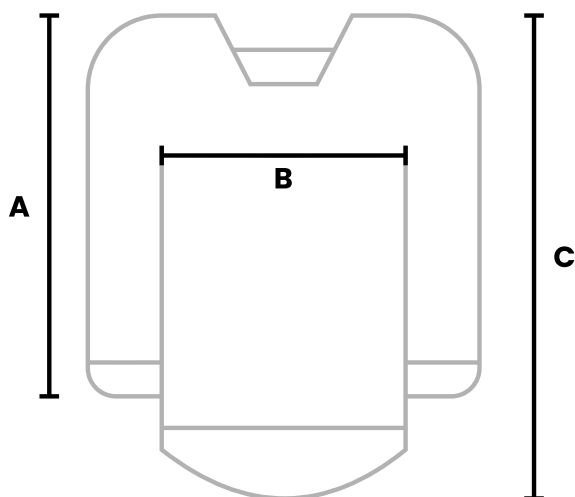

SPEEDSOFT JERSEYS Sizing chart in centimeters (CM)

| SIZE | A | B | C |
|------|----|----|----|
| XS | 68 | 45 | 65 |
| S | 71 | 48 | 68 |
| M | 73 | 50 | 70 |
| L | 76 | 54 | 72 |
| XL | 79 | 57 | 74 |
| 2XL | 80 | 60 | 76 |
| 3XL | 84 | 63 | 79 |
| 4XL | 85 | 66 | 81 |

SPEEDSOFT JERSEYS Sizing chart in inches (IN)

| SIZE | A | B | C |
|------|------|------|------|
| XS | 26.8 | 17.7 | 25.6 |
| S | 28 | 18.9 | 26.8 |
| M | 28.7 | 19.7 | 27.6 |
| L | 29.9 | 21.3 | 28.3 |
| XL | 31.1 | 22.4 | 29.1 |
| 2XL | 31.5 | 23.6 | 29.9 |
| 3XL | 33.1 | 24.8 | 31.1 |
| 4XL | 33.5 | 26 | 31.9 |

A Sleeve length

B Chest width

C Overall length

An athlete who is 175 cm tall and weighs 75 kg wears size M.
All measurements are given in centimeters. Tolerance is +/- 2%.

QUESTIONS? Contact us. **EMAIL:** sales@jerseyclinic.com