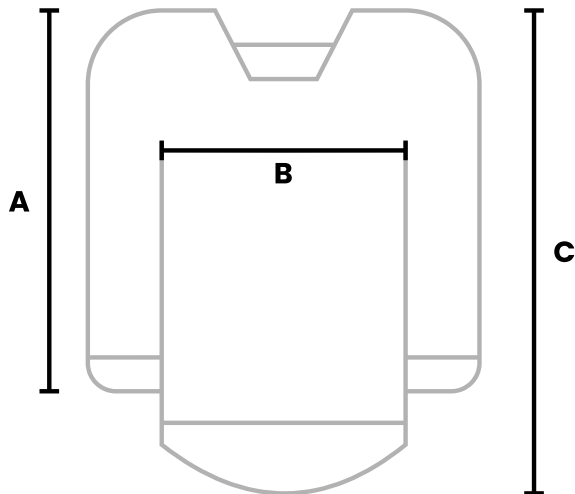

SPEEDSOFT JERSEYS Sizing chart in centimeters (CM)

| SIZE | A | B | C |
|------|----|----|----|
| XS | 68 | 45 | 65 |
| S | 71 | 48 | 68 |
| M | 73 | 50 | 70 |
| L | 76 | 54 | 72 |
| XL | 79 | 57 | 74 |
| 2XL | 80 | 60 | 76 |
| 3XL | 84 | 63 | 79 |
| 4XL | 85 | 66 | 81 |

SPEEDSOFT JERSEYS Sizing chart in inches (IN)

| SIZE | A | B | C |
|------|------|------|------|
| XS | 26.8 | 17.7 | 25.6 |
| S | 28 | 18.9 | 26.8 |
| M | 28.7 | 19.7 | 27.6 |
| L | 29.9 | 21.3 | 28.3 |
| XL | 31.1 | 22.4 | 29.1 |
| 2XL | 31.5 | 23.6 | 29.9 |
| 3XL | 33.1 | 24.8 | 31.1 |
| 4XL | 33.5 | 26 | 31.9 |

A Sleeve length

B Chest width

C Overall length

An athlete who is 175 cm tall and weighs 75 kg wears size M.
All measurements are given in centimeters. Tolerance is +/- 2%.

QUESTIONS? Contact us. **EMAIL:** sales@jerseyclinic.com